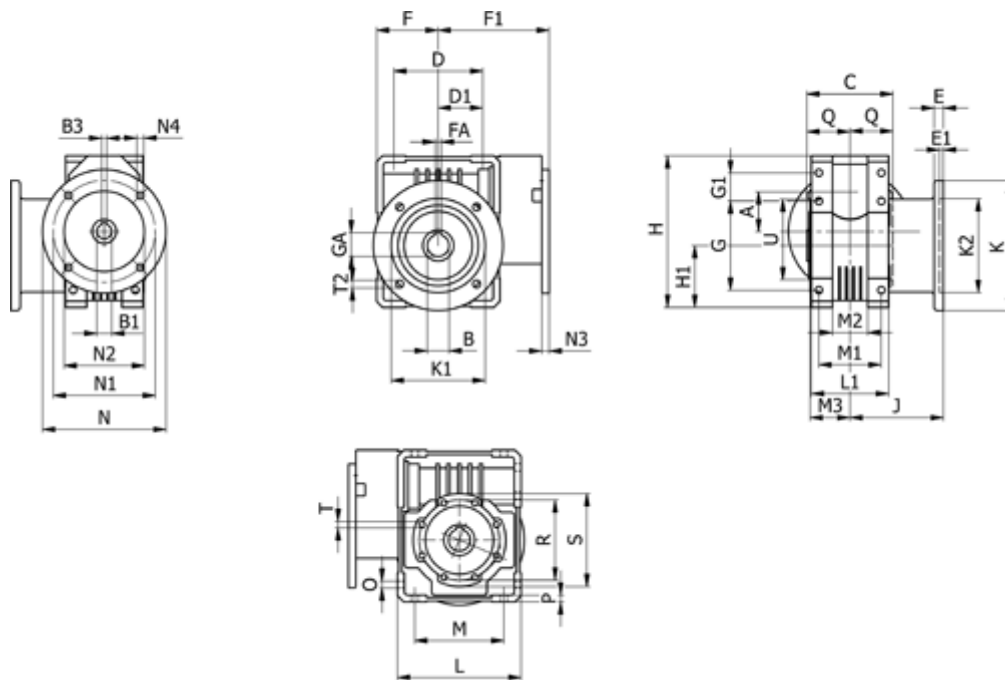

Data Sheet

Article number: 392108613842510

Description: Worm gear
WR 86-UF2-138-71B5, without lubrication

Measures

A = 86.90	E = 15	H = 245.5	M = 126	N4 = M8x10	U = 110
B = 35	E1 = 6	H1 = 100.0	M1 = 130	O = 11.5	
B1 E7 = 14	F = 100	J = 151.0	M2 = 110	P = 11	
B2 = 16.3	F1 = 168	K = 210	M3 = 11	Q = 45	
B3 H9 = 5	FA = 10	K1 = 176	N = 160	R = 130	
C = 140	G = 144	K2 = 152	N1 = 100	S = 150	
D = 144.0	G1 = 45.5	L = 65	N2 = 80	T = M10x18	
D1 = 72.0	GA = 38.3	L1 = 144	N3 = 7.5	T2 = 12.5	